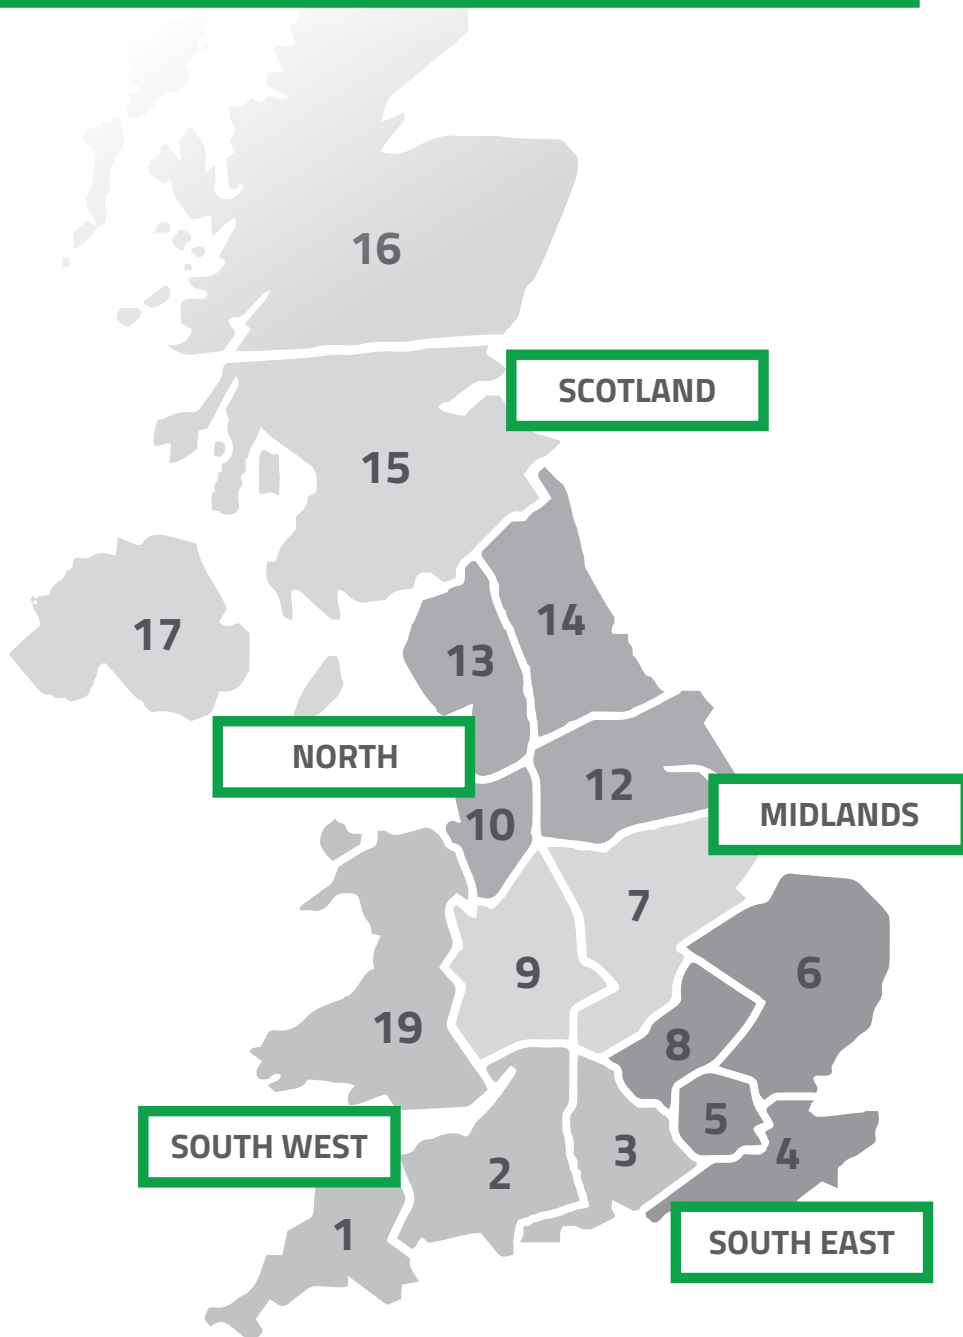

FOR GENERAL ENQUIRIES:

0800 999 2017

support@trafficgroupsignals.com

The innovative solution for a safer, greener and more efficient roadworks environment.
www.TrafficGroupSignals.com